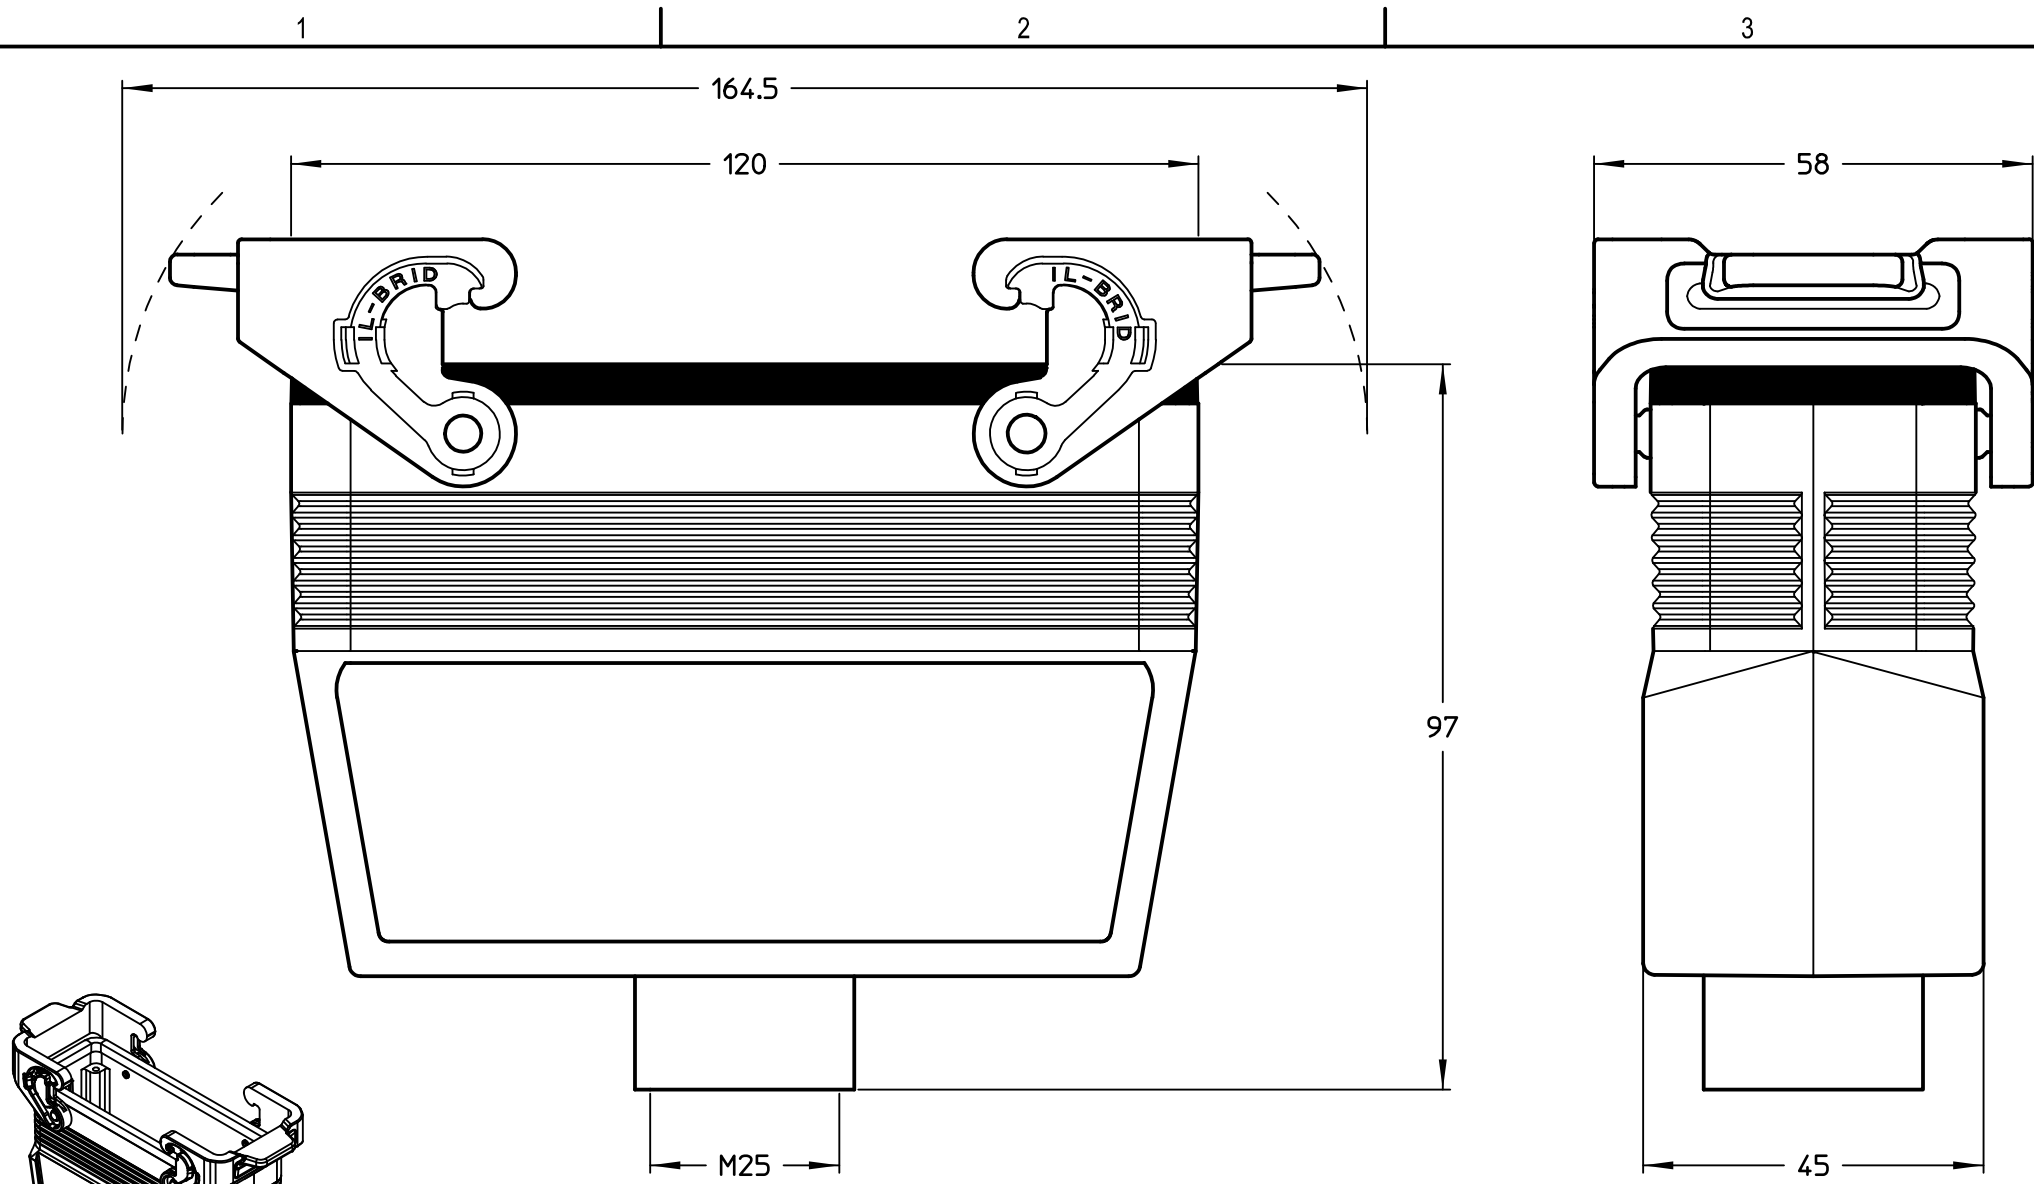

Diritti riservati All rights reserved

Simplified representation with dimensions without tolerance

Original Size A4

Date 21/02/22

Sign. G. Renna

MLAV 24 G25

Hood, size "104.27", M25 top entry, with adapter, with 2 IL-BRID levers

Scale

1:1